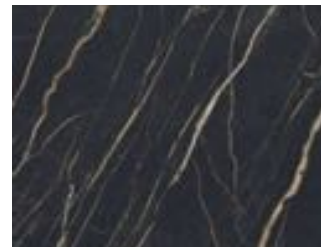

Ceramo Lincoln Dorato
Price Group: 0
Thickness: 20mm
Surface: Matt & Polished
Slab Size: 3200mm x 1600mm
Available Bookmatched: Yes